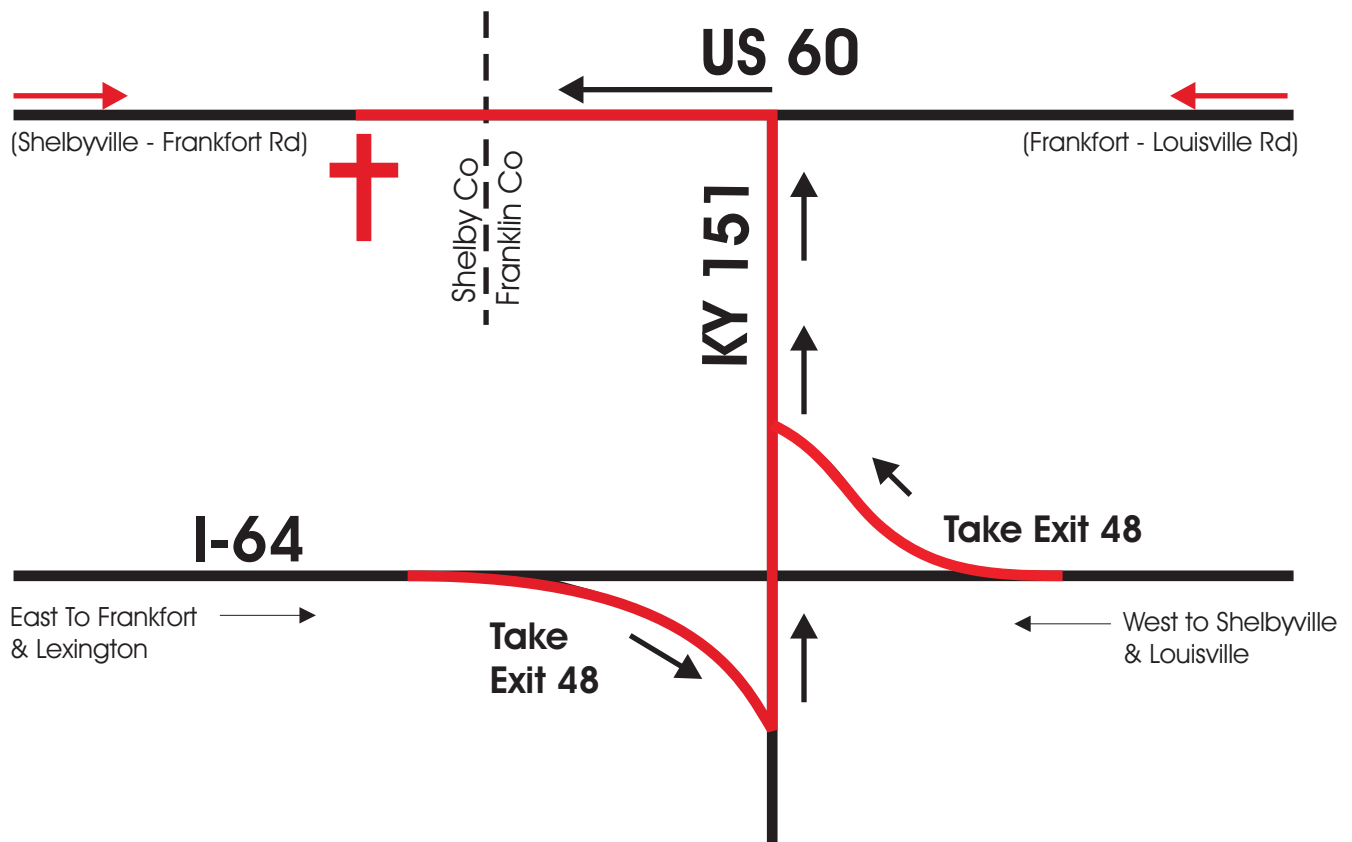

Map to Graefenburg Baptist Church

Graefenburg Baptist Church
11288 Frankfort Road
Waddy, KY 40076

Ph: 502-829-5324
223-5325 (Frankfort Local)

Fax: 829-5951

Web: www.gbcfamily.com

Worship Service: 10:00 am

Sunday School: 9:00 am

Office Hours: 9 - 2 M-F